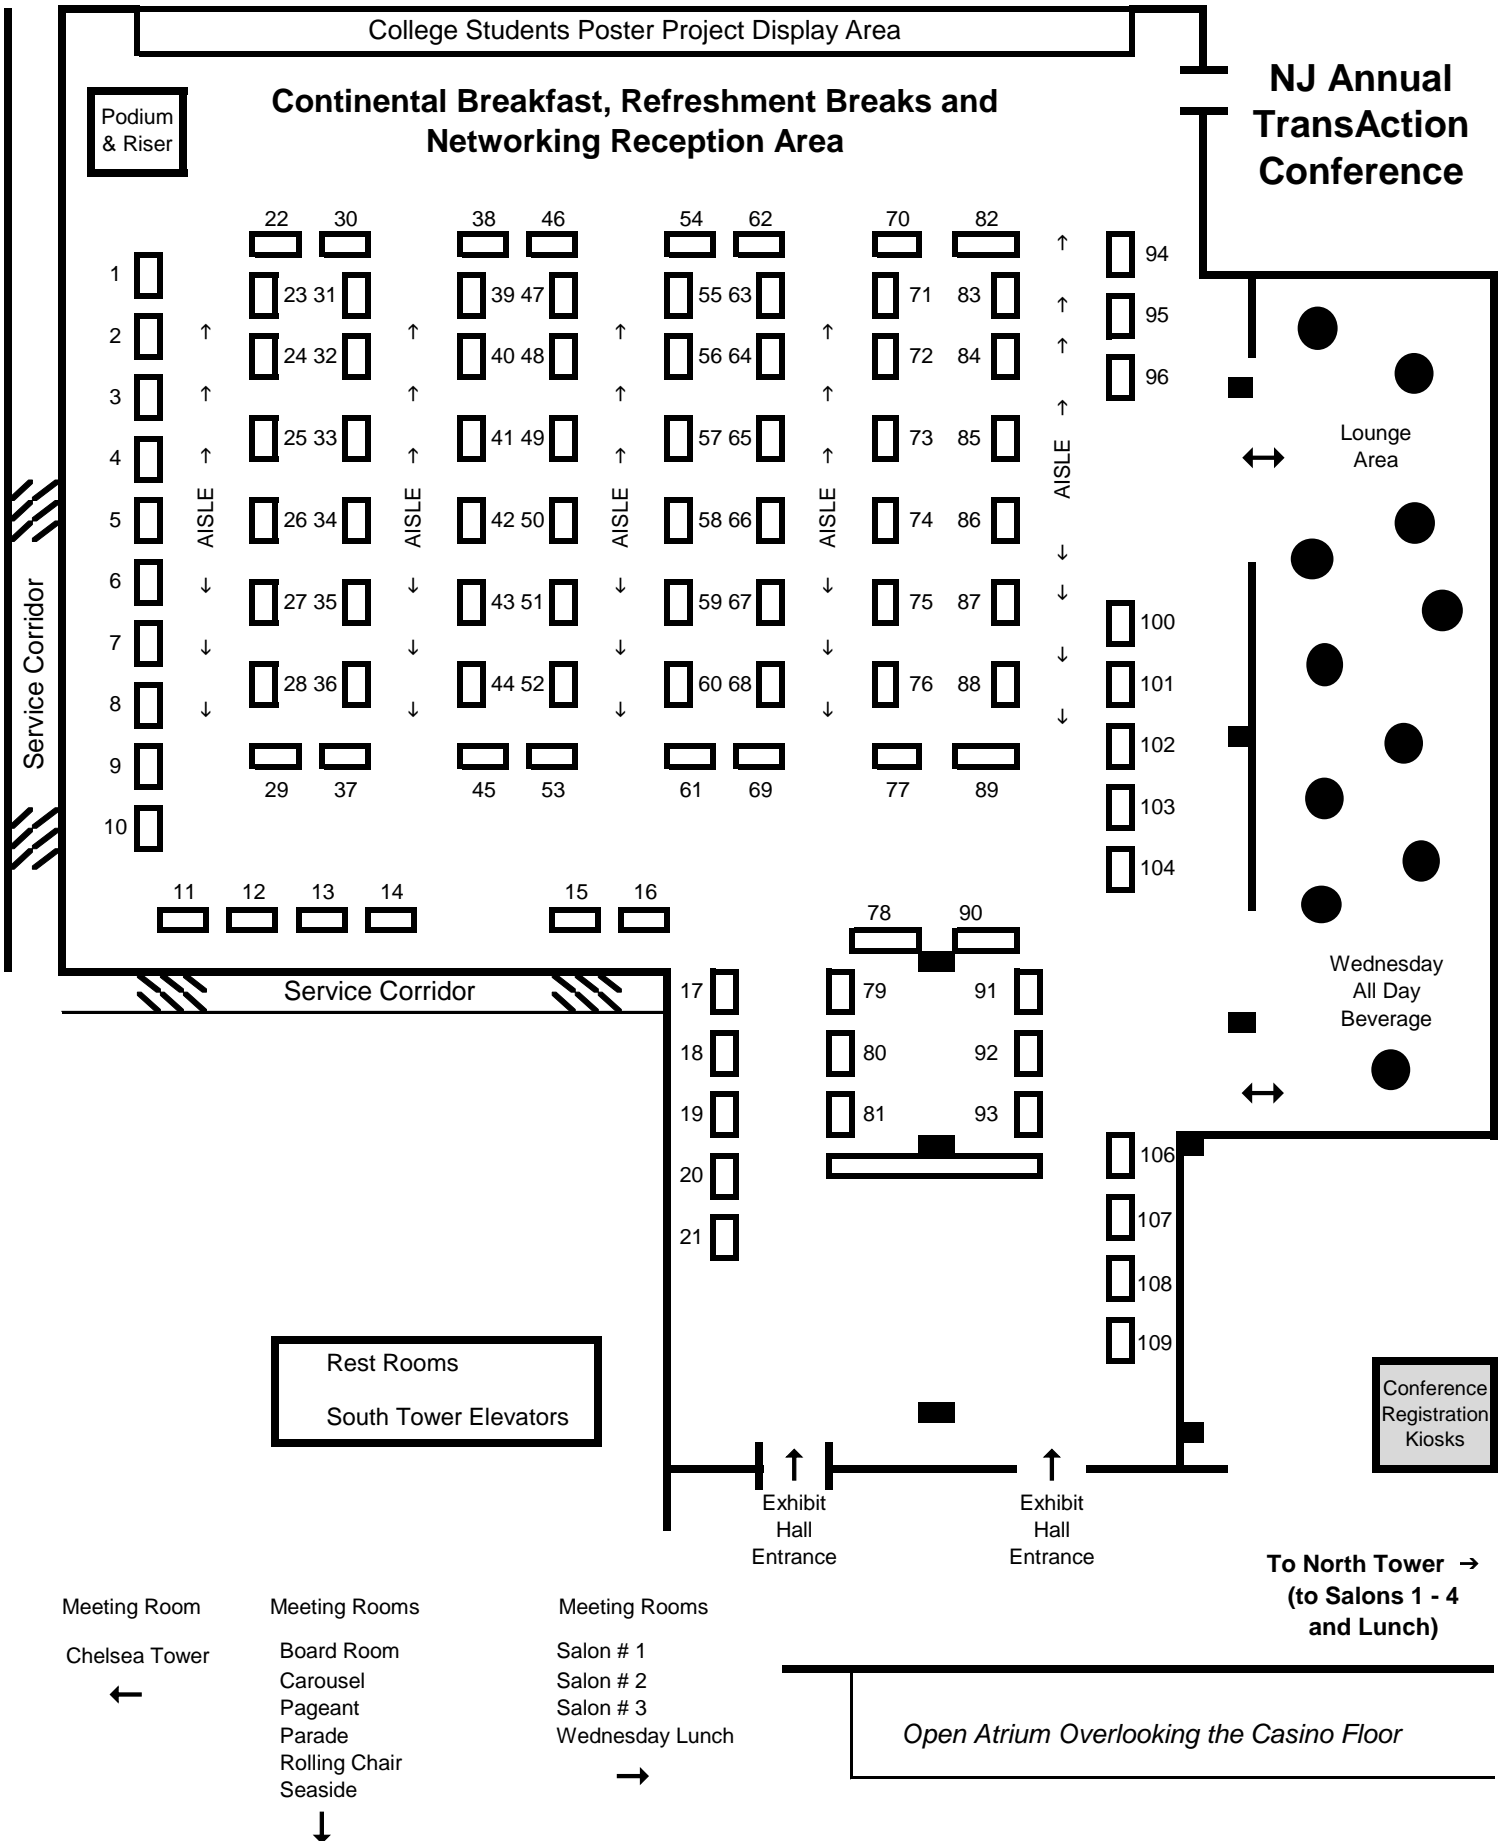

EXHIBIT HALL and MEETING ROOM DIAGRAM

www.njtransaction.com

South Tower

North Tower

Meeting Room Locations

Exhibit Hall

Lounge Area

Main South Escalators to Lobby

North Tower Elevators

Registration Kiosks

South/North Tower Connecting Ramp

Grand Concourse Hallway

South Tower

North Tower

Salon 1 Room

Salon 2 Room

Salon 3 & 4 Room
Wednesday Luncheon

South Tower Elevators

Men's Room
Women's Room

Men's Room
Women's Room

← Escalator to Chelsea Tower

Carousel Room

Board Room

Pageant Room

Sand Castle Room

Rolling Chair Room

Seaside Room

Parade Room

Exhibit Room Entrance